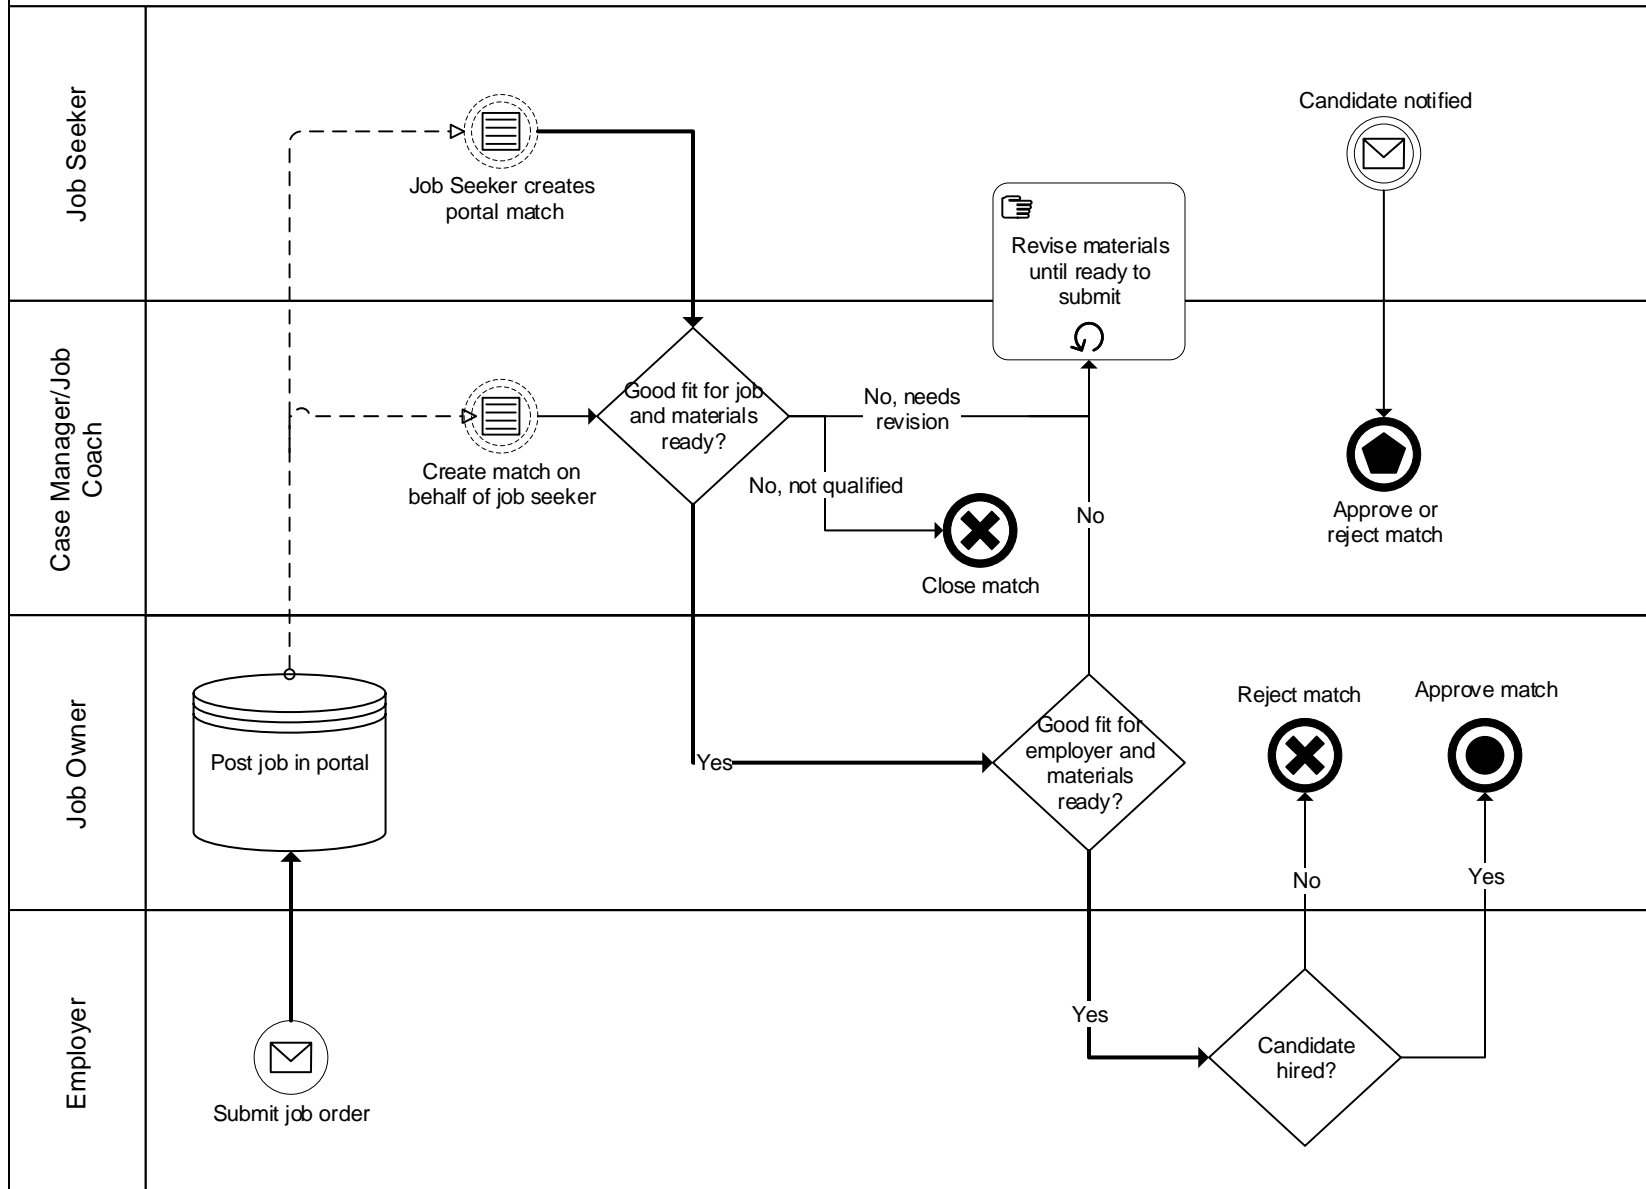

Match Business Process

Legend

-  Start event
-  Intermediate event
-  Interrupting event
-  End event
-  Gateway/decision
-  Data store
-  Looping task
-  Sequence
-  Critical path
-  Informational