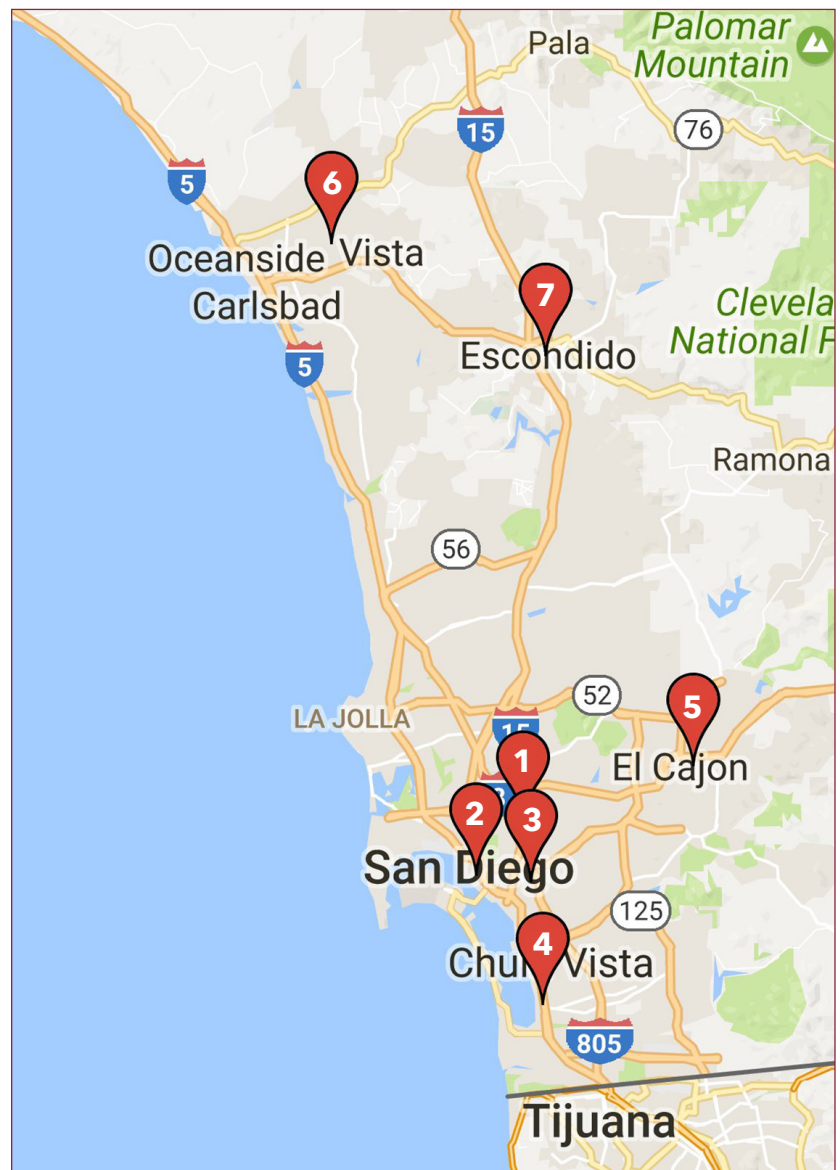

ARE YOU A JOB SEEKER?

Visit a career center near you to find career, training and job search resources.

SAN DIEGO
WORKFORCE
PARTNERSHIP

The following full-service career centers have dedicated staff and community partners available onsite five days a week (excluding holidays), with some weekend availability at certain locations. These centers offer access to workshops, hiring events, training programs and other resources, and are fully equipped with computers, printers, phones and related technology for comprehensive job searches.

METRO REGION

1. **1 Metro Career Center**
   3910 University Ave
   San Diego, CA 92105
   (619) 516-2200
2. **2 Bank of America Merrill Lynch Career Center**
   330 Park Blvd. Room #555
   San Diego, CA 92101
   (619) 231-4289
3. **3 South Metro Career Center**
   4389 Imperial Avenue
   San Diego, CA 92113
   (619) 266-4200
   metrocareercenters.org

SOUTH COUNTY

1. **4 South County Career Center**
   1111 Bay Boulevard, Suite E
   Chula Vista, CA 91911
   (619) 628-0300
   southsdcareercenter.com

EAST COUNTY

1. **5 East County Career Center**
   924 East Main Street
   El Cajon, CA 92021
   (619) 590-3950
   eccc.guhsd.net

NORTH COUNTY

1. **6 North County Coastal Career Center**
   1949 Avenida del Oro, Suite 106
   Oceanside, CA 92056
   (760) 631-6150
2. **7 North County Inland Career Center**
   613 W. Valley Parkway, Ste. 220
   Escondido, CA 92027
   (760) 871-1962
   northcountycareercenters.com

America's **JobCenter**
of California^{SM}